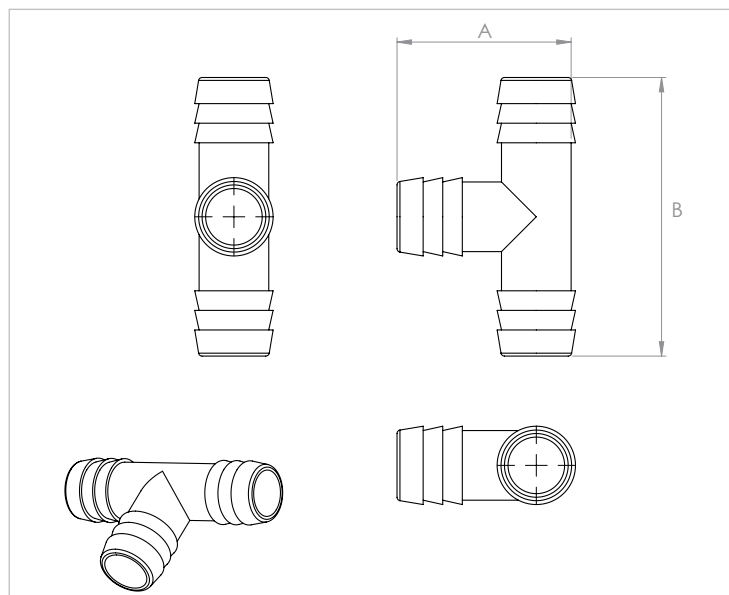

#### T-shaped fitting for spiral drain hose

#### APPLICATION

T-shaped connection piece for flexible spiral drain hose.

#### FEATURES AND BENEFITS

- > **3-way rigid connection piece** that is used to join and divert spiral drain hoses.
- > Working temperatures: **-30°C / +75°C**

COD	TYPE	Ø	A	B
540123	RT 16	16	40	64
540125	RT 20	20	42	64