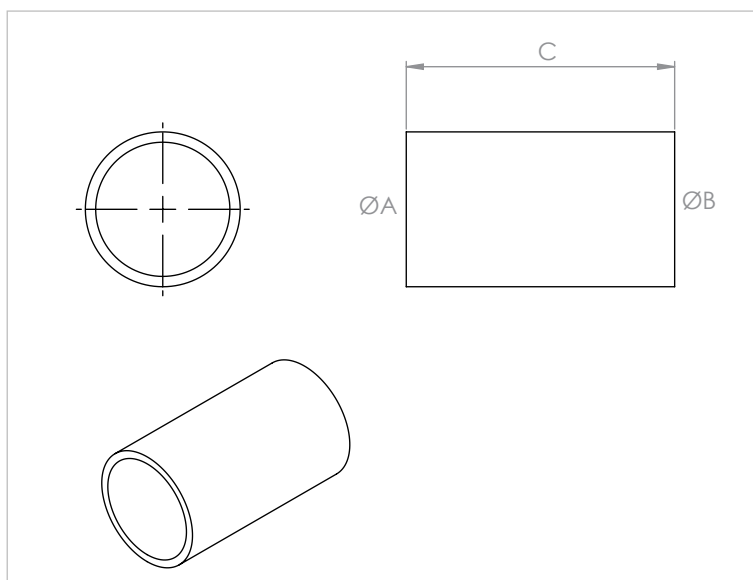

MR 24 Fixing sleeve

APPLICATION

Fixing sleeve for flexible corrugated drain hose.

FEATURES AND BENEFITS

- > It enables to **fix the corrugate hose easily** and at any point of it.
- > It is provided complete with **4 O-Ring washers**.
- > Working temperatures: **-30°C / +75°C**

COD	Type	Ø A	Ø B	C
540081	MR 24	24	24	52

COMPONENTS FOR AIR-CONDITIONING CORRUGATED DRAIN HOSE AND ACCESSORIES

MATERIALS TECHNICAL DATA

SLEEVE

PP Polypropylene EP 440 G

PACKAGING

In cardboard box

RELATED ITEMS