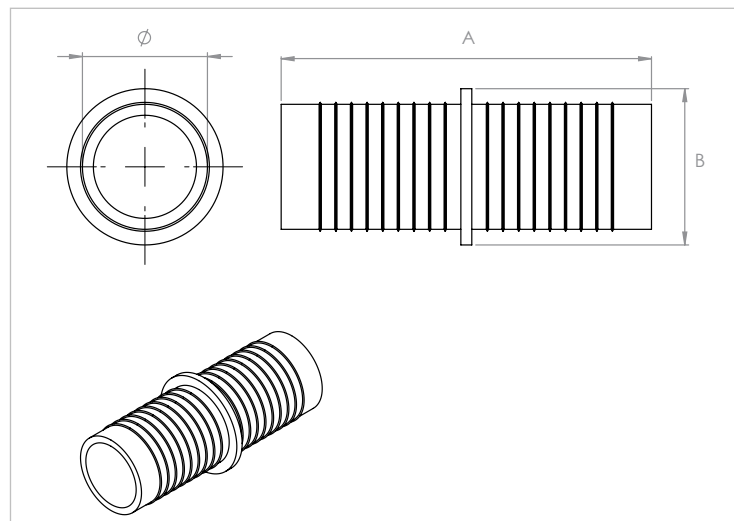

MGM

Male connection sleeve for spiral drain hose

APPLICATION

Connection piece for flexible spiral drain hose.

FEATURES AND BENEFITS

- > **Male connection sleeve** for spiral drain hose.
- > Working temperatures: **-30°C / +75°C**

COD	TYPE	ϕ	A	B
540116	MGM 16	16	47	20
540117	MGM 20	20	47	24

COMPONENTS FOR AIR-CONDITIONING

SPIRAL DRAIN HOSE AND ACCESSORIES

MATERIALS TECHNICAL DATA

MATERIAL

PP Polypropylene EP 440 G

PACKAGING

In cardboard box

RELATED ITEMS

> T-FLEX - PVC flexible and smooth spiral drain hose

DATE 08-2023 REV. 00

The current technical data sheet substitutes and cancels the previous ones. The details provided fit our current knowledge of the product. It cannot lead us to any sort of responsibility or compensation.