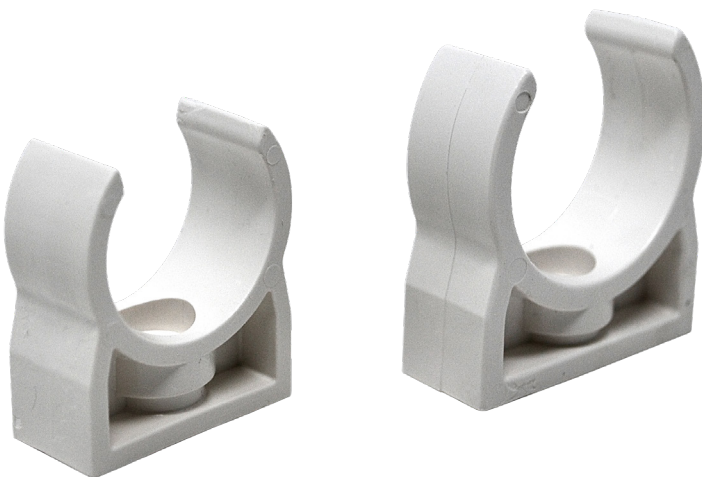

CLIP

Fast fixing clamp support for rigid pipes

APPLICATION

It is used to fasten rigid pipes on wall or ceiling.

FEATURES AND BENEFITS

- > **Handy:** the pipe can be installed into the pipe clamp with simple fingers pressure. No tools are required.
- > Working temperatures: **-30°C / +75°C**

| COD | TYPE | ØA | B | C | D | ØE |
|--------|---------|----|------|------|----|-----|
| 540251 | CLIP 20 | 20 | 25 | 28,6 | 12 | 4,5 |
| 540252 | CLIP 25 | 25 | 30,5 | 33 | 12 | 4,5 |
| 540253 | CLIP 32 | 32 | 35 | 41,5 | 12 | 4,5 |

COMPONENTS FOR AIR-CONDITIONING SIPHONS AND ACCESSORIES

MATERIALS

MATERIAL

PVC

PACKAGING

In cardboard box

RELATED ITEMS

> Rigid PVC drain pipe