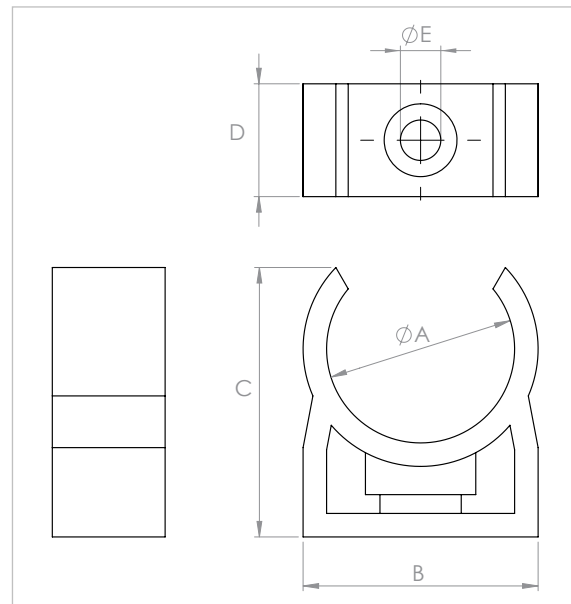

CLIP

Fast fixing clamp support for rigid pipes

APPLICATION

It is used to fasten rigid pipes on wall or ceiling.

FEATURES AND BENEFITS

- > **Handy:** the pipe can be installed into the pipe clamp with simple fingers pressure. No tools are required.
- > Working temperatures: **-30°C / +75°C**

| COD | TYPE | ØA | B | C | D | ØE |
|--------|---------|----|------|------|----|-----|
| 540251 | CLIP 20 | 20 | 25 | 28,6 | 12 | 4,5 |
| 540252 | CLIP 25 | 25 | 30,5 | 33 | 12 | 4,5 |
| 540253 | CLIP 32 | 32 | 35 | 41,5 | 12 | 4,5 |