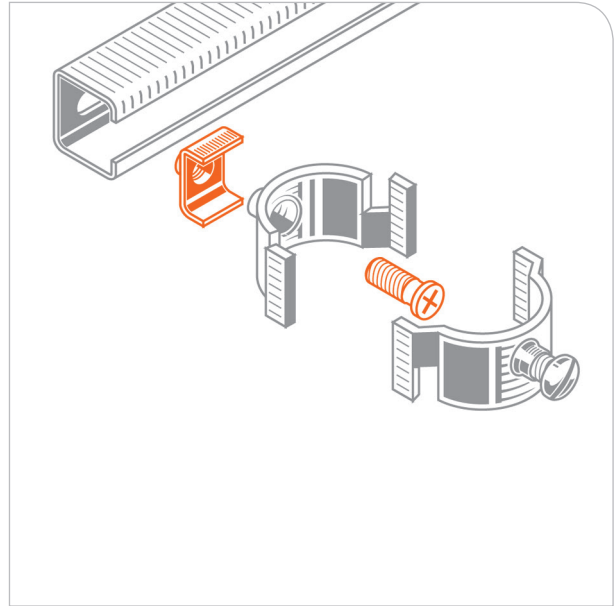

GIDADO Copper channel hook

APPLICATION

Copper pipe clamps fastening on GIPROFIL channels.

FEATURES AND BENEFITS

- > It's the coupling element used to connect GICOLLAR or CR pipe clamps to GIPROFIL channels.
- > Entirely made of **stainless steel AISI 304**, this hook offers excellent **strenght** and ensures its **compatibility** with copper items.

COD	Type	A	B	D	E
099010	GIDADO	15	8	M5	M5X10

MATERIAL TECHNICAL DATA

MATERIAL

Stainless steel AISI 304 - EN 10088

PACKAGING

In plastic bag

DATE 03-2019 REV. 00

The current technical data sheet substitutes and cancels the previous ones. Information correspond with our current knowledge of the product. It cannot lead us to any sort of responsibility or compensation.