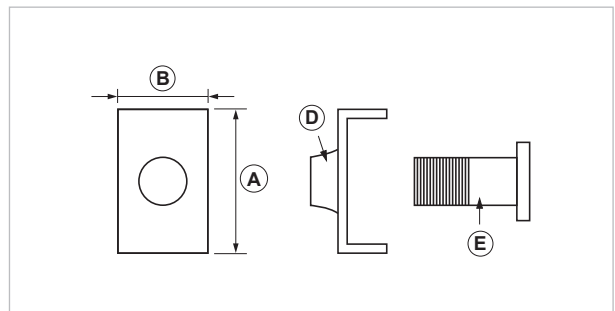

GIDADO Copper channel hook

APPLICATION

Copper pipe clamps fastening on GIPROFIL channels.

FEATURES AND BENEFITS

- > It's the coupling element used to connect GICOLLAR or CR pipe clamps to GIPROFIL channels.
- > Entirely made of **stainless steel AISI 304**, this hook offers excellent **strenght** and ensures its **compatibility** with copper items.

COD	Type	A	B	D	E
099010	GIDADO	15	8	M5	M5X10

MATERIAL TECHNICAL DATA

MATERIAL

Stainless steel AISI 304 - EN 10088

PACKAGING

In plastic bag

DATE 03-2019 REV. 00

The current technical data sheet substitutes and cancels the previous ones. Information correspond with our current knowledge of the product. It cannot lead us to any sort of responsibility or compensation.